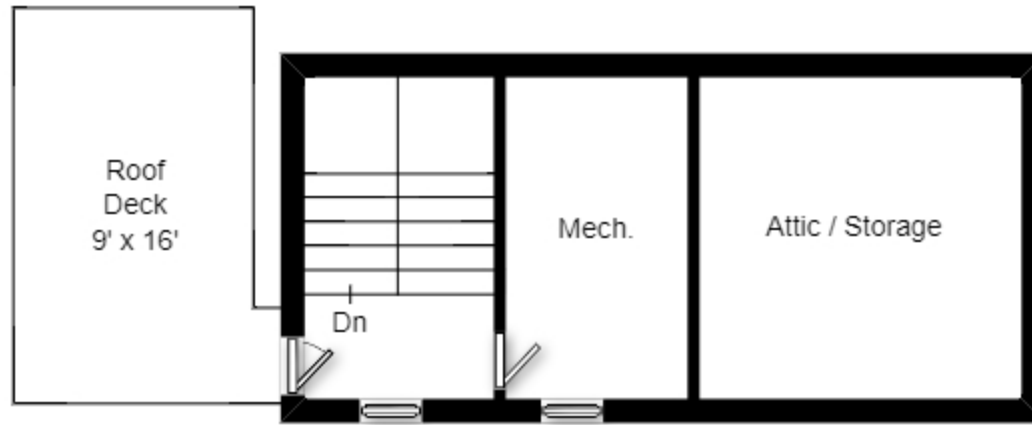

Powered by 2020 Icovia

178 Mason Terrace First Floor

This floor plan is a representation and should not be relied on exclusively. Measurements should be verified to ensure accuracy.

Powered by 2020 Icovia

178 Mason Terrace Second Floor

This floor plan is a representation and should not be relied on exclusively. Measurements should be verified to ensure accuracy.

Powered by 2020 Icovia

178 Mason Terrace Roof Deck

This floor plan is a representation and should not be relied on exclusively. Measurements should be verified to ensure accuracy.

Powered by 2020 Icovia

178 Mason Terrace Lower Level

This floor plan is a representation and should not be relied on exclusively. Measurements should be verified to ensure accuracy.